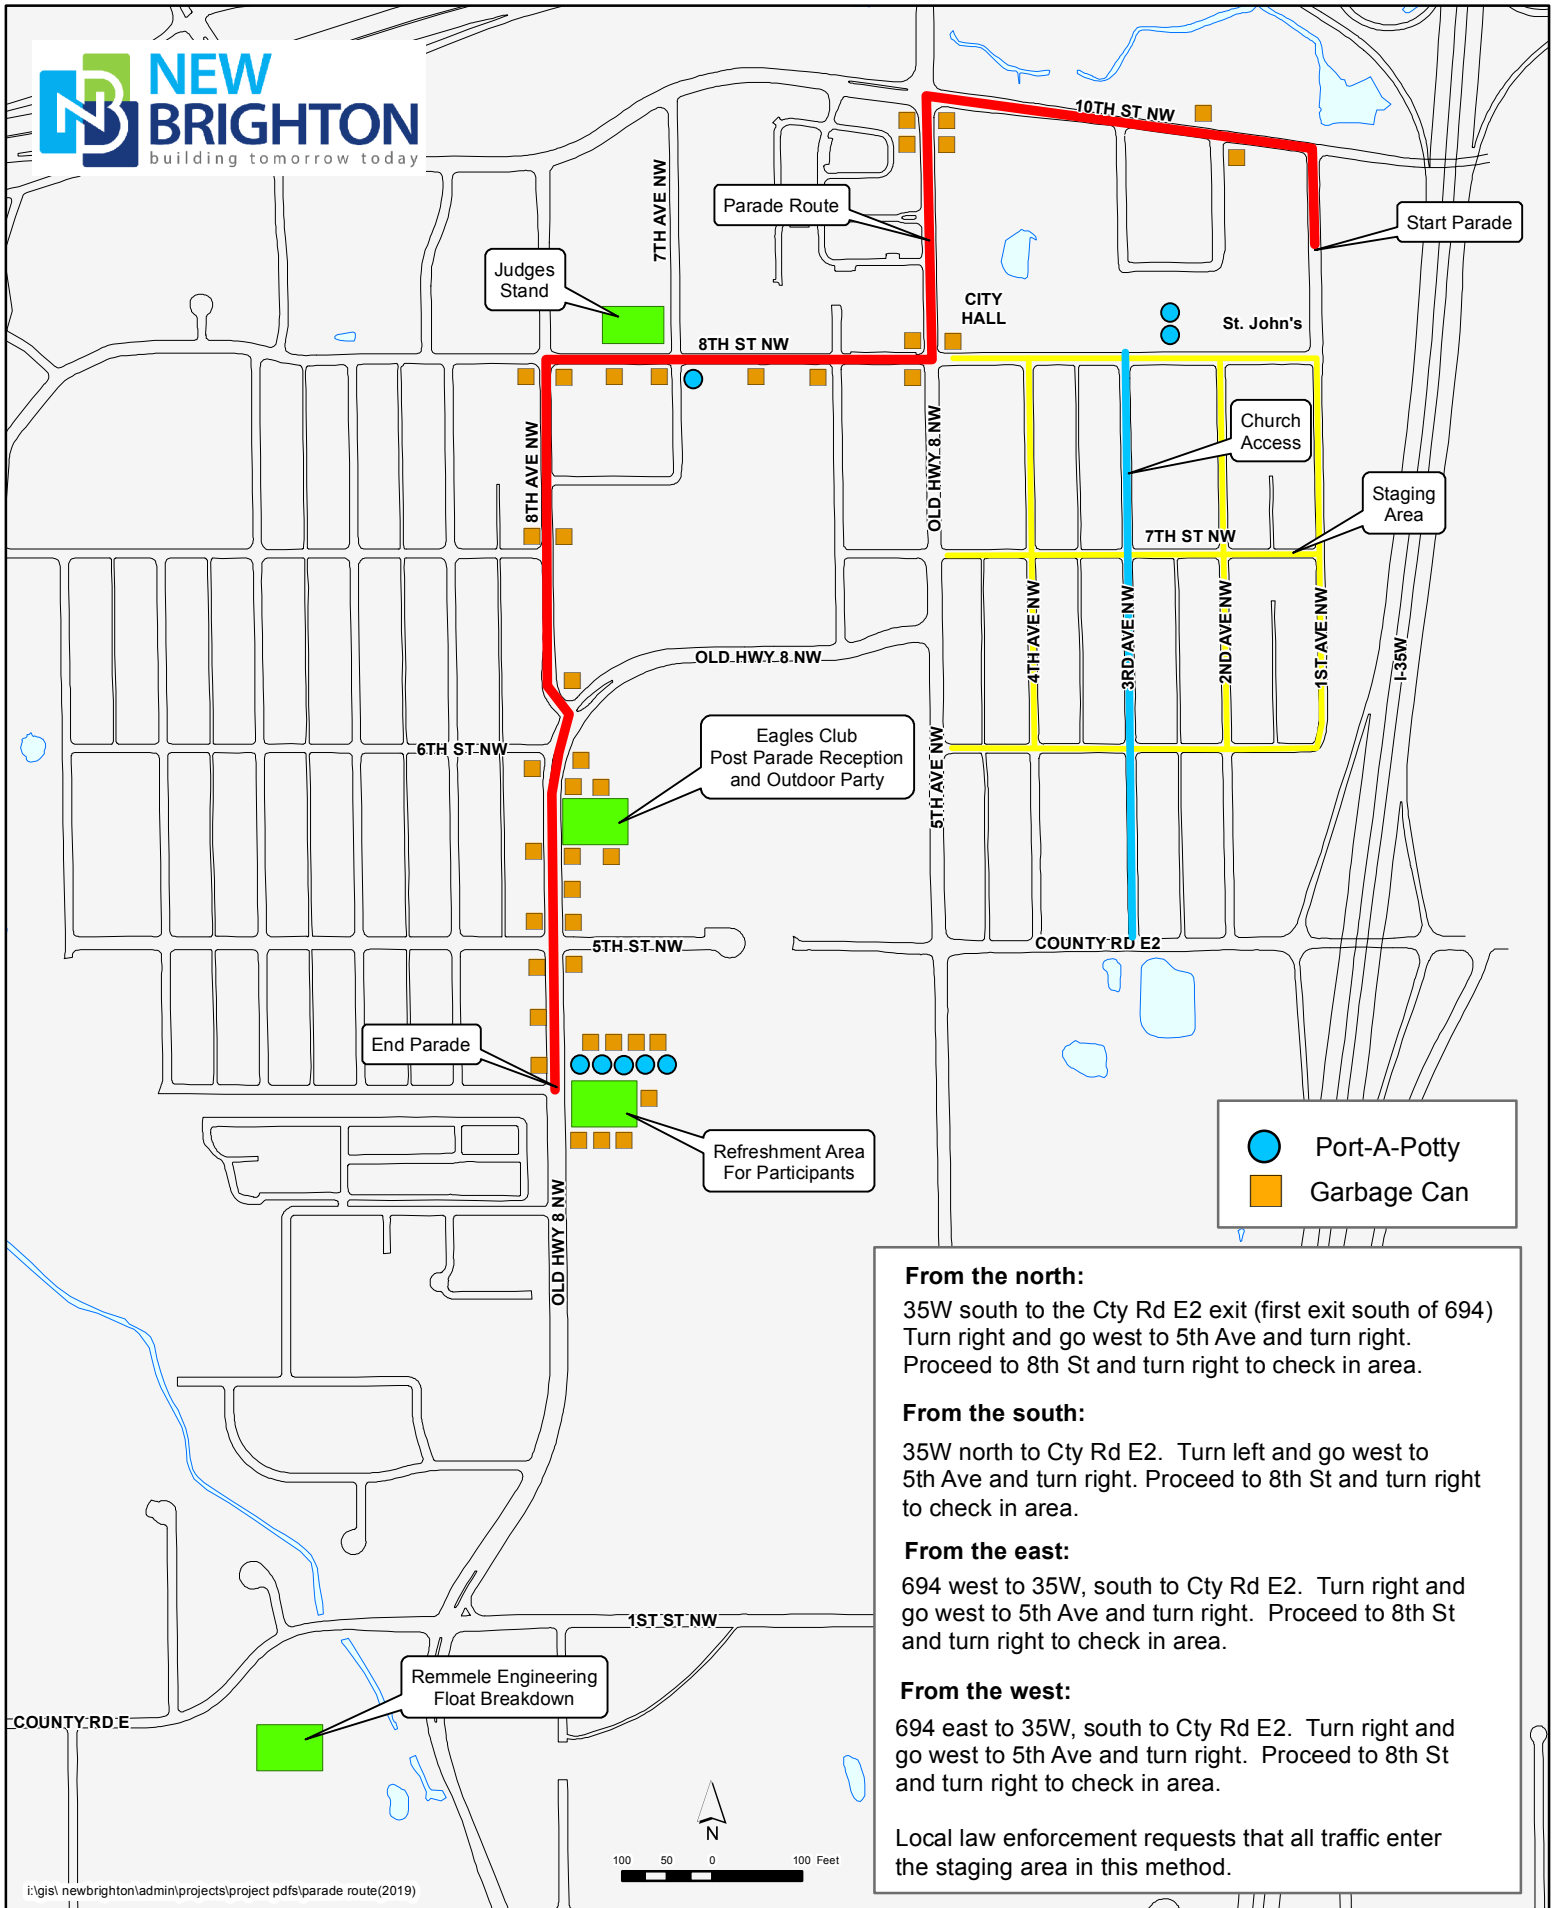

# 2019 New Brighton Stockyard Days Parade

## Saturday, August 3rd, 3pm

● Port-A-Potty  
■ Garbage Can

**From the north:**  
 35W south to the Cty Rd E2 exit (first exit south of 694)  
 Turn right and go west to 5th Ave and turn right.  
 Proceed to 8th St and turn right to check in area.

**From the south:**  
 35W north to Cty Rd E2. Turn left and go west to  
 5th Ave and turn right. Proceed to 8th St and turn right  
 to check in area.

**From the east:**  
 694 west to 35W, south to Cty Rd E2. Turn right and  
 go west to 5th Ave and turn right. Proceed to 8th St  
 and turn right to check in area.

**From the west:**  
 694 east to 35W, south to Cty Rd E2. Turn right and  
 go west to 5th Ave and turn right. Proceed to 8th St  
 and turn right to check in area.

Local law enforcement requests that all traffic enter  
 the staging area in this method.